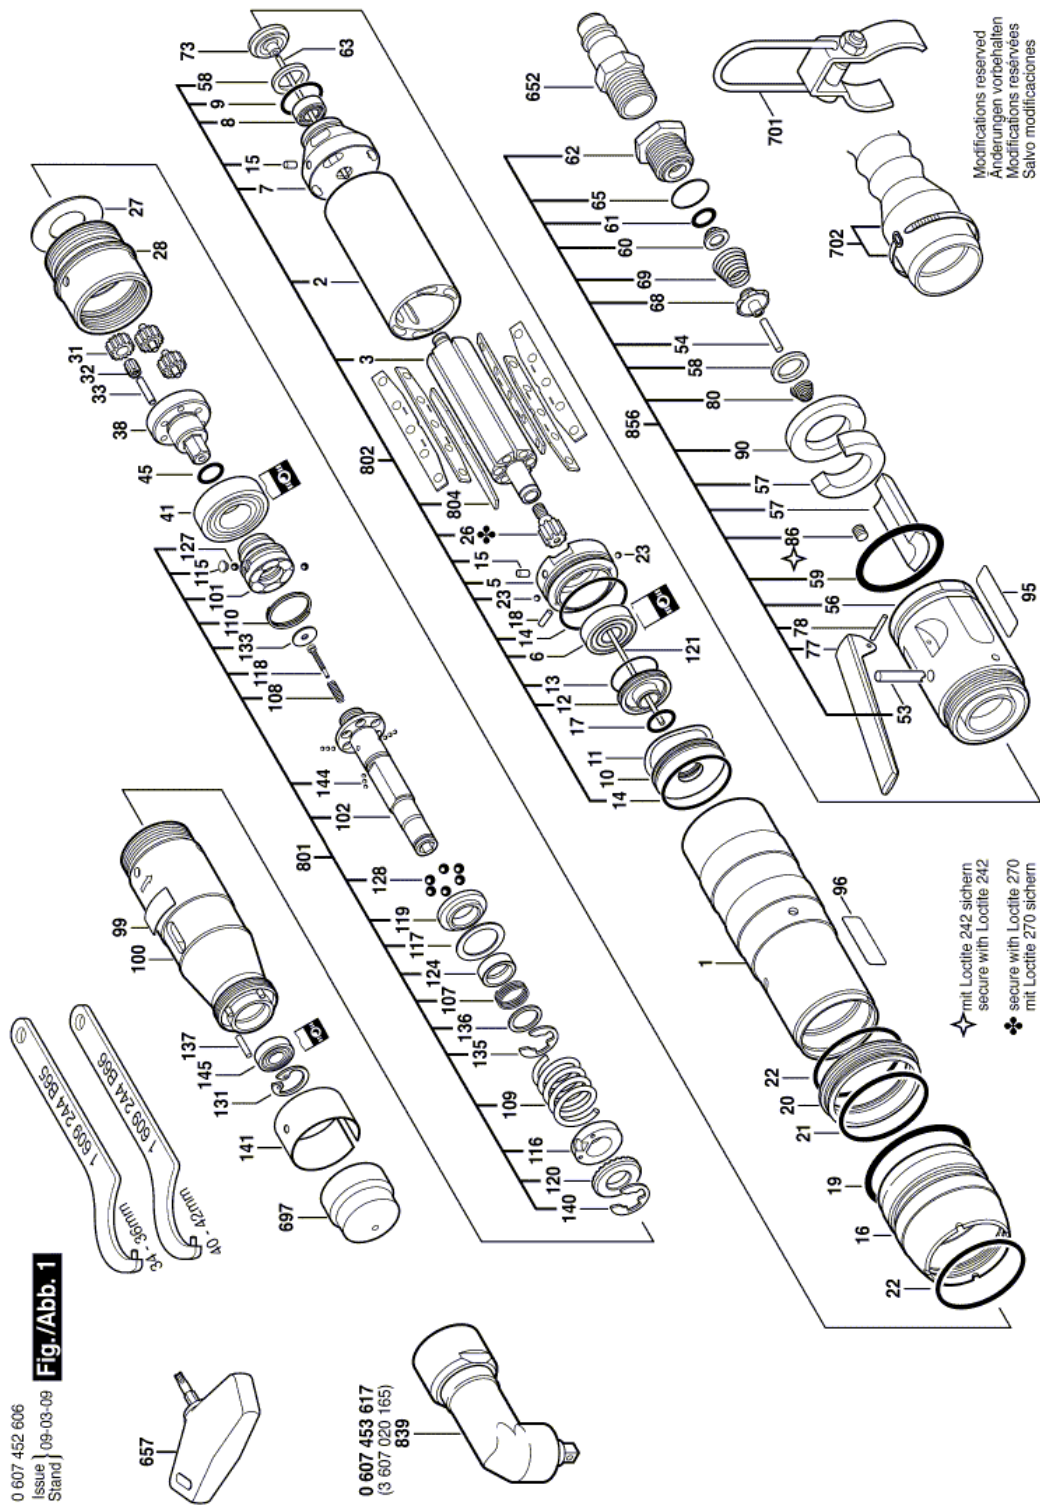

Item	Part Number	Description	Illustration	Price	Quantity	Price Group
657	3 607 950 020	Screwdriver		1	£9,50	1 28
697	3 608 872 557	Protective Cap		1	£0,70	1 11
701	3 601 310 000	Suspension Loop		1	£15,70	1 32
702	3 607 000 027	Air Hose		1	£15,70	1 32
801	3 607 031 525	Cutoff Coupling Sp Set		1	£200,00	1 55
802	3 609 202 A30	Assembly Of Service Parts		1	£425,00	1 62
804	3 609 202 988	Assembly Of Service Parts		1	£8,20	1 27
839	3 607 020 165	Angle Screwdriver Head		1	£523,00	1 64
856	3 609 202 989	Assembly Of Service Parts		1	£300,00	1 58

Illustration - Type E

Information subject to change without further notice.