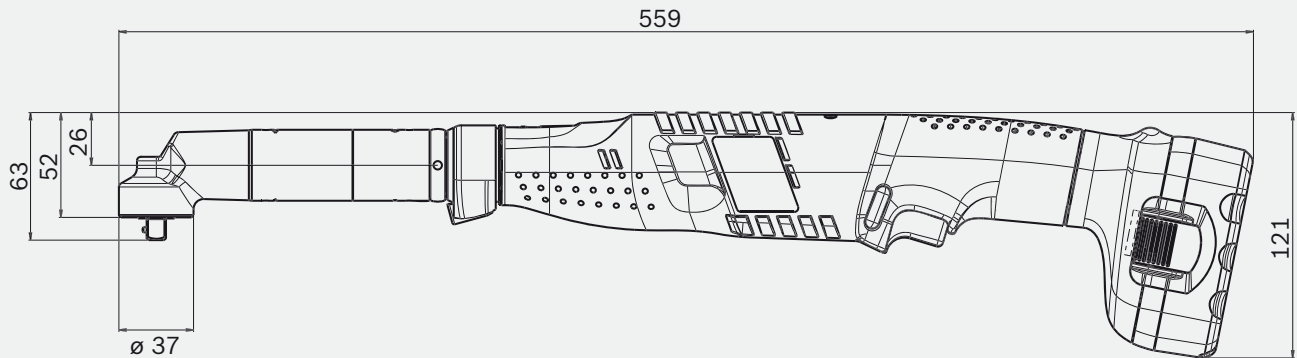

SEC-ANGLE EXACT

Dimensions

SEC-ANGLE EXACT models: 50-210, 40-280, 30-380

Dimensions in mm

SEC-ANGLE EXACT model: 25-250

Dimensions in mm

SEC-ANGLE EXACT models: 7-900, 10-650, 14-420

Dimensions in mm