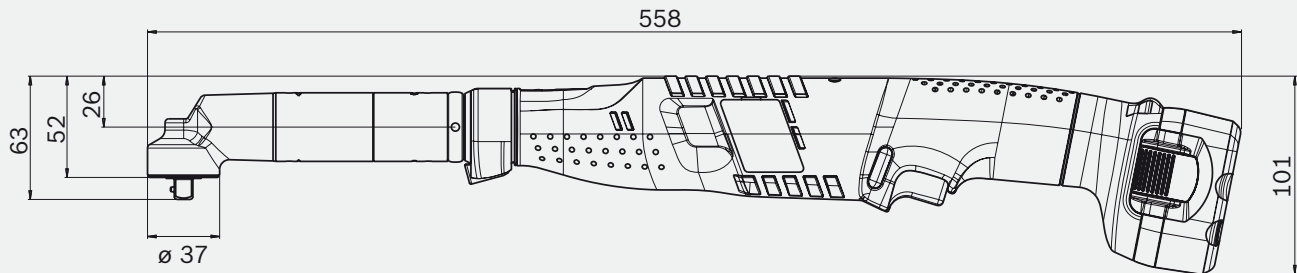

SEC-ANGLE EXACT

Dimensions

SEC-ANGLE EXACT models: 50-210, 40-280, 30-380

Dimensions in mm

SEC-ANGLE EXACT model: 25-250

Dimensions in mm

SEC-ANGLE EXACT models: 7-900, 10-650, 14-420

Dimensions in mm