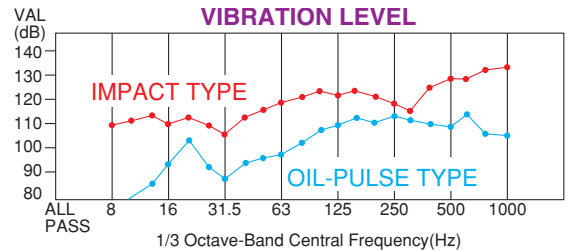

DIFFERENCE OF FASTENING MECHANISM

TORQUE CHART

NOISE LEVEL

VIBRATION LEVEL

SPECIFICATIONS

Model	Capacity (Nominal Bolt Size)		Torque Range		Free Speed (Approx.)	Overall Length (about)		Weight less Battery (about)		From Center to Outside (about)		Sq. Drive or Hex. Size		Number of Fastening per charge (about)	
	mm	in	Nm	ft-lbs	rpm	mm	in	kg	lb	mm	in	mm	in	Hard Joint	Soft Joint
UBP-T40	6	1/4	6.5-11	4.8-8.1	2,200	211	8 5/16	1.2	2.64	28.0	1 7/64	6.35	1/4	420	170
UBP-T50	6-8	1/4-5/16	10-23	7.4-17.0	2,200	211	8 5/16	1.2	2.64	28.0	1 7/64	6.35	1/4	480	210
UBP-T50(P)	6-8	1/4-5/16	10-23	7.4-17.0	2,200	211	8 5/16	1.2	2.64	28.0	1 7/64	9.5	3/8	480	210
UBP-T60	8	5/16	14-26	10.4-19.2	2,200	216	8 1/2	1.3	2.85	28.0	1 7/64	6.35	1/4	470	190
UBP-T60(P)	8	5/16	14-26	10.4-19.2	2,200	212	8 11/32	1.3	2.85	28.0	1 7/64	9.5	3/8	470	190
UBP-65※	8	5/16	15-30	11.1-22.2	2,200	189	7 7/16	1.2	2.64	28.0	1 7/64	6.35	1/4	510	150
UBP-65(P)※	8	5/16	20-37	14.8-27.4	2,200	189	7 7/16	1.2	2.64	28.0	1 7/64	9.5	3/8	510	150