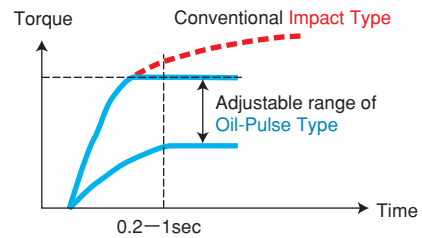

PISTOL TYPE (12V)

UBP SERIES

Offer a healthy work environment featuring operator comfort while reducing fatigue. The Hydraulic Pulse Action of Battery Oil-Pulse tools minimizes noise & vibration generated by the structural metal-to-metal contact of Battery Impact Types, eliminating most wearing parts thus producing cost savings in addition to easy torque adjustment.

DIFFERENCE OF FASTENING MECHANISM

TORQUE CHART

NOISE LEVEL

VIBRATION LEVEL

SPECIFICATIONS

Model	Capacity (Nominal Bolt Size)		Torque Range		Free Speed (Approx.)	Overall Length (about)		Weight less Battery (about)		From Center to Outside (about)		Sq. Drive or Hex. Size		Number of Fastening per charge (about)	
	mm	in	Nm	ft-lbs	rpm	mm	in	kg	lb	mm	in	mm	in	Hard Joint	Soft Joint
UBP-T40	6	1/4	6.5-11	4.8-8.1	2,200	211	8 5/16	1.2	2.64	28.0	1 7/64	6.35	1/4	420	170
UBP-T50	6-8	1/4-5/16	10-23	7.4-17.0	2,200	211	8 5/16	1.2	2.64	28.0	1 7/64	6.35	1/4	480	210
UBP-T50(P)	6-8	1/4-5/16	10-23	7.4-17.0	2,200	211	8 5/16	1.2	2.64	28.0	1 7/64	9.5	3/8	480	210
UBP-T60	8	5/16	14-26	10.4-19.2	2,200	216	8 1/2	1.3	2.85	28.0	1 7/64	6.35	1/4	470	190
UBP-T60(P)	8	5/16	14-26	10.4-19.2	2,200	212	8 11/32	1.3	2.85	28.0	1 7/64	9.5	3/8	470	190
UBP-65※	8	5/16	15-30	11.1-22.2	2,200	189	7 7/16	1.2	2.64	28.0	1 7/64	6.35	1/4	510	150
UBP-65(P)※	8	5/16	20-37	14.8-27.4	2,200	189	7 7/16	1.2	2.64	28.0	1 7/64	9.5	3/8	510	150