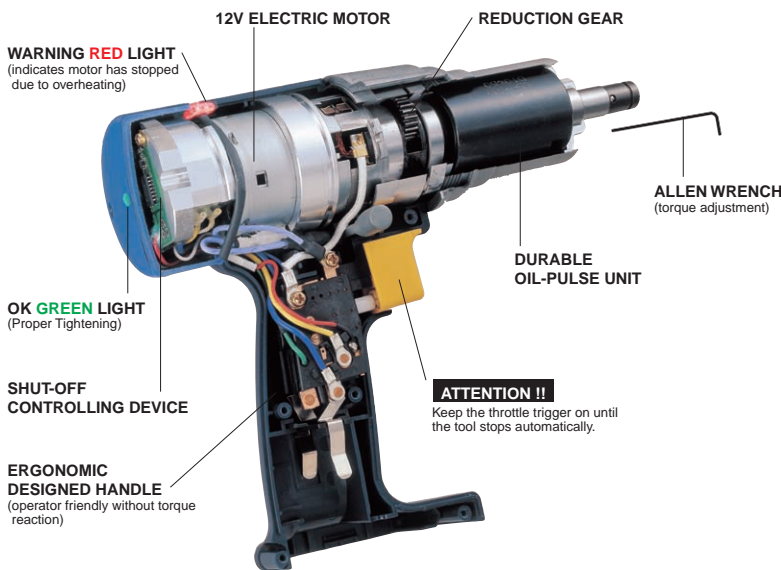

BATTERY OIL-PULSE TOOLS

UBP-T series 12V Battery Powered Oil-Pulse Tools offer the most convenient cordless operation without dragging tool hoses. The characteristics of the shut-off torque mechanism eliminates the operator influence and increases the torque accuracy for continuous heavy production.

DIFFERENCE OF FASTENING MECHANISM

TORQUE CHART

NOISE LEVEL

VIBRATION LEVEL

SPECIFICATIONS

Model	Capacity (Nominal Bolt Size)		Torque Range		Free Speed (Approx.)	Overall Length (about)		Weight less Battery (about)		From Center to Outside (about)		Sq. Drive or Hex. Size		Number of Fastening per charge (about)	
	mm	in	Nm	ft-lbs	rpm	mm	in	kg	lb	mm	in	mm	in	Hard Joint	Soft Joint
UBP-T40	6	1/4	6.5-11	4.8-8.1	2,200	211	8 5/16	1.2	2.64	28.0	1 7/64	6.35	1/4	420	170
UBP-T50	6-8	1/4-5/16	10-23	7.4-17.0	2,200	211	8 5/16	1.2	2.64	28.0	1 7/64	6.35	1/4	480	210
UBP-T50(P)	6-8	1/4-5/16	10-23	7.4-17.0	2,200	211	8 5/16	1.2	2.64	28.0	1 7/64	9.5	3/8	480	210
UBP-T60	8	5/16	14-26	10.4-19.2	2,200	216	8 1/2	1.3	2.85	28.0	1 7/64	6.35	1/4	470	190
UBP-T60(P)	8	5/16	14-26	10.4-19.2	2,200	212	8 11/32	1.3	2.85	28.0	1 7/64	9.5	3/8	470	190
UBP-65※	8	5/16	15-30	11.1-22.2	2,200	189	7 7/16	1.2	2.64	28.0	1 7/64	6.35	1/4	510	150
UBP-65(P)※	8	5/16	20-37	14.8-27.4	2,200	189	7 7/16	1.2	2.64	28.0	1 7/64	9.5	3/8	510	150