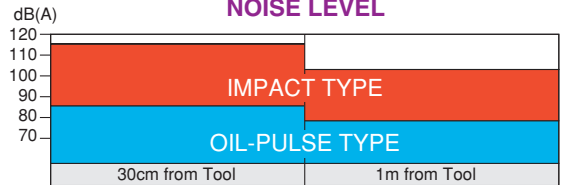

DIFFERENCE OF FASTENING MECHANISM

TORQUE CHART

NOISE LEVEL

VIBRATION LEVEL

SPECIFICATIONS

Model	Capacity (Nominal Bolt Size)		Torque Range		Free Speed (Approx.)	Overall Length (about)		Weight less Battery (about)		From Center to Outside (about)		Sq. Drive or Hex. Size		Number of Fastening per charge (about)	
	mm	in	Nm	ft-lbs	rpm	mm	in	kg	lb	mm	in	mm	in	Hard Joint	Soft Joint
UBP-T40	6	1/4	6.5-11	4.8-8.1	2,200	211	8 5/16	1.2	2.64	28.0	1 7/64	6.35	1/4	420	170
UBP-T50	6-8	1/4-5/16	10-23	7.4-17.0	2,200	211	8 5/16	1.2	2.64	28.0	1 7/64	6.35	1/4	480	210
UBP-T50(P)	6-8	1/4-5/16	10-23	7.4-17.0	2,200	211	8 5/16	1.2	2.64	28.0	1 7/64	9.5	3/8	480	210
UBP-T60	8	5/16	14-26	10.4-19.2	2,200	216	8 1/2	1.3	2.85	28.0	1 7/64	6.35	1/4	470	190
UBP-T60(P)	8	5/16	14-26	10.4-19.2	2,200	212	8 11/32	1.3	2.85	28.0	1 7/64	9.5	3/8	470	190
UBP-65※	8	5/16	15-30	11.1-22.2	2,200	189	7 7/16	1.2	2.64	28.0	1 7/64	6.35	1/4	510	150
UBP-65(P)※	8	5/16	20-37	14.8-27.4	2,200	189	7 7/16	1.2	2.64	28.0	1 7/64	9.5	3/8	510	150