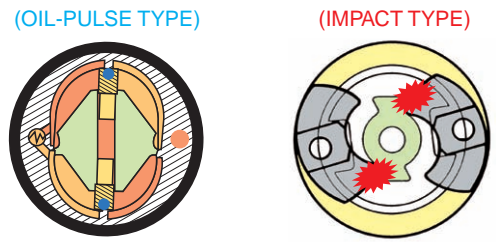

DIFFERENCE OF FASTENING MECHANISM

TORQUE CHART

NOISE LEVEL

VIBRATION LEVEL

SPECIFICATIONS

Model	Capacity (Nominal Bolt Size)		Torque Range		Free Speed (Approx.)	Overall Length (about)		Weight less Battery (about)		From Center to Outside (about)		Sq. Drive or Hex. Size		Number of Fastening per charge (about)	
	mm	in	Nm	ft-lbs	rpm	mm	in	kg	lb	mm	in	mm	in	Hard Joint	Soft Joint
UBP-T40	6	1/4	6.5-11	4.8-8.1	2,200	211	8 5/16	1.2	2.64	28.0	1 7/64	6.35	1/4	420	170
UBP-T50	6-8	1/4-5/16	10-23	7.4-17.0	2,200	211	8 5/16	1.2	2.64	28.0	1 7/64	6.35	1/4	480	210
UBP-T50(P)	6-8	1/4-5/16	10-23	7.4-17.0	2,200	211	8 5/16	1.2	2.64	28.0	1 7/64	9.5	3/8	480	210
UBP-T60	8	5/16	14-26	10.4-19.2	2,200	216	8 1/2	1.3	2.85	28.0	1 7/64	6.35	1/4	470	190
UBP-T60(P)	8	5/16	14-26	10.4-19.2	2,200	212	8 11/32	1.3	2.85	28.0	1 7/64	9.5	3/8	470	190
UBP-65※	8	5/16	15-30	11.1-22.2	2,200	189	7 7/16	1.2	2.64	28.0	1 7/64	6.35	1/4	510	150
UBP-65(P)※	8	5/16	20-37	14.8-27.4	2,200	189	7 7/16	1.2	2.64	28.0	1 7/64	9.5	3/8	510	150