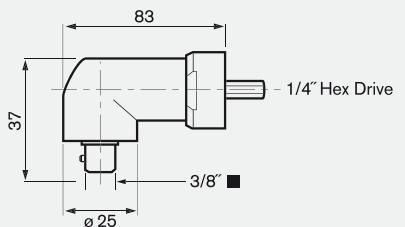

## Dimensions

**ANGLE EXACT models: 2, 3, 6, 7, 8, 15, 14 CF; all 9.6 volt models**  
Dimensions in mm

**ANGLE EXACT models: 17, 23, 30, 22 CF, 29 CF all 14.4 volt models**  
Dimensions in mm

**0 607 453 631** Dimensions in mm

**0 607 453 617** Dimensions in mm

**0 607 453 618** Dimensions in mm

**0 607 453 620** Dimensions in mm

**0 607 453 630** Dimensions in mm

**0 607 451 618** Dimensions in mm