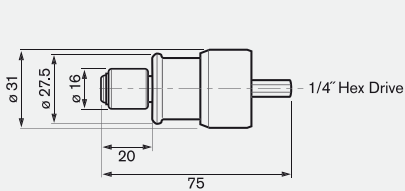

## Dimensions

**ANGLE EXACT models: 2, 3, 6, 7, 8, 15, 14 CF; all 9.6 volt models**  
Dimensions in mm

**ANGLE EXACT models: 17, 23, 30, 22 CF, 29 CF all 14.4 volt models**  
Dimensions in mm

**0 607 453 631** Dimensions in mm

**0 607 453 617** Dimensions in mm

**0 607 453 618** Dimensions in mm

**0 607 453 620** Dimensions in mm

**0 607 453 630** Dimensions in mm

**0 607 451 618** Dimensions in mm