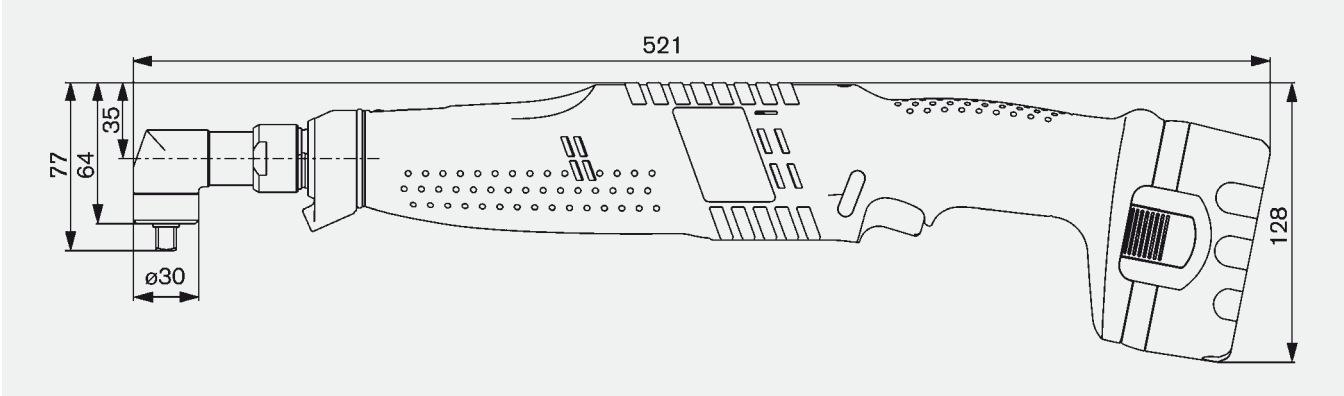

# ANGLE EXACT and ANGLE EXACT CF

## Dimensions

**ANGLE EXACT models: 2, 3, 6, 7, 8, 15, 14 CF; all 9.6 volt models**  
Dimensions in mm

**ANGLE EXACT models: 17, 23, 30, 22 CF, 29 CF all 14.4 volt models**  
Dimensions in mm

**0 607 453 631** Dimensions in mm

**0 607 453 617** Dimensions in mm

**0 607 453 618** Dimensions in mm

**0 607 453 620** Dimensions in mm

**0 607 453 630** Dimensions in mm

**0 607 451 618** Dimensions in mm