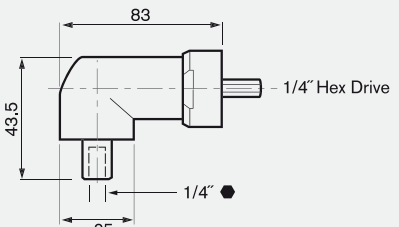

## Dimensions

**ANGLE EXACT models: 2, 3, 6, 7, 8, 15, 14 CF; all 9.6 volt models**  
Dimensions in mm

**ANGLE EXACT models: 17, 23, 30, 22 CF, 29 CF all 14.4 volt models**  
Dimensions in mm

**0 607 453 631** Dimensions in mm

**0 607 453 617** Dimensions in mm

**0 607 453 618** Dimensions in mm

**0 607 453 620** Dimensions in mm

**0 607 453 630** Dimensions in mm

**0 607 451 618** Dimensions in mm