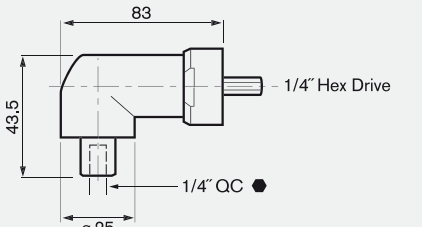

## Dimensions

**ANGLE EXACT models: 2, 3, 6, 7, 8, 15, 14 CF; all 9.6 volt models**  
Dimensions in mm

**ANGLE EXACT models: 17, 23, 30, 22 CF, 29 CF all 14.4 volt models**  
Dimensions in mm

**0 607 453 631** Dimensions in mm

**0 607 453 617** Dimensions in mm

**0 607 453 618** Dimensions in mm

**0 607 453 620** Dimensions in mm

**0 607 453 630** Dimensions in mm

**0 607 451 618** Dimensions in mm