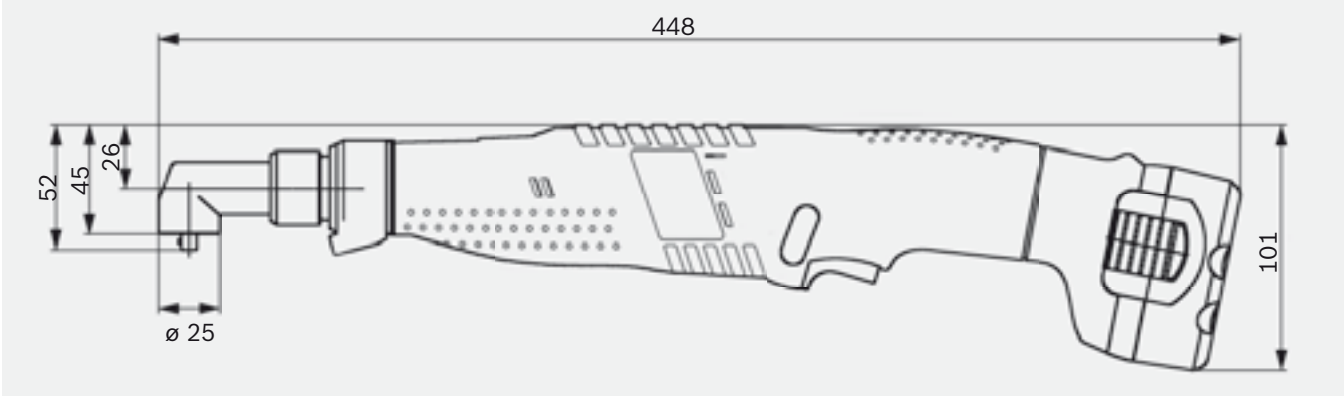

# ANGLE EXACT and ANGLE EXACT CF

## Dimensions

**ANGLE EXACT models: 2, 3, 6, 7, 8, 15, 14 CF; all 9.6 volt models**  
Dimensions in mm

**ANGLE EXACT models: 17, 23, 30, 22 CF, 29 CF all 14.4 volt models**  
Dimensions in mm

**0 607 453 631** Dimensions in mm

**0 607 453 617** Dimensions in mm

**0 607 453 618** Dimensions in mm

**0 607 453 620** Dimensions in mm

**0 607 453 630** Dimensions in mm

**0 607 451 618** Dimensions in mm