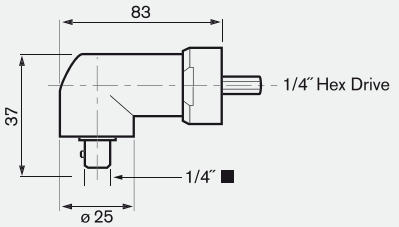

## Dimensions

**ANGLE EXACT models: 2, 3, 6, 7, 8, 15, 14 CF; all 9.6 volt models**  
Dimensions in mm

**ANGLE EXACT models: 17, 23, 30, 22 CF, 29 CF all 14.4 volt models**  
Dimensions in mm

**0 607 453 631** Dimensions in mm

**0 607 453 617** Dimensions in mm

**0 607 453 618** Dimensions in mm

**0 607 453 620** Dimensions in mm

**0 607 453 630** Dimensions in mm

**0 607 451 618** Dimensions in mm