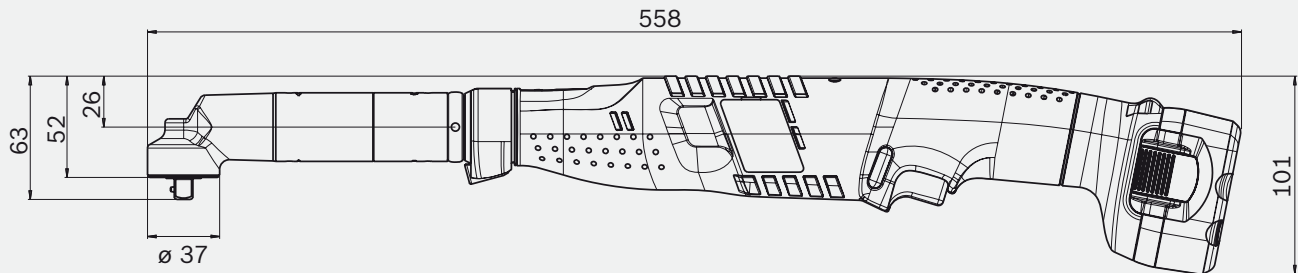

SEC-ANGLE EXACT

Dimensions

SEC-ANGLE EXACT models: 50-210, 40-280, 30-380

Dimensions in mm

SEC-ANGLE EXACT model: 25-250

Dimensions in mm

SEC-ANGLE EXACT models: 7-900, 10-650, 14-420

Dimensions in mm