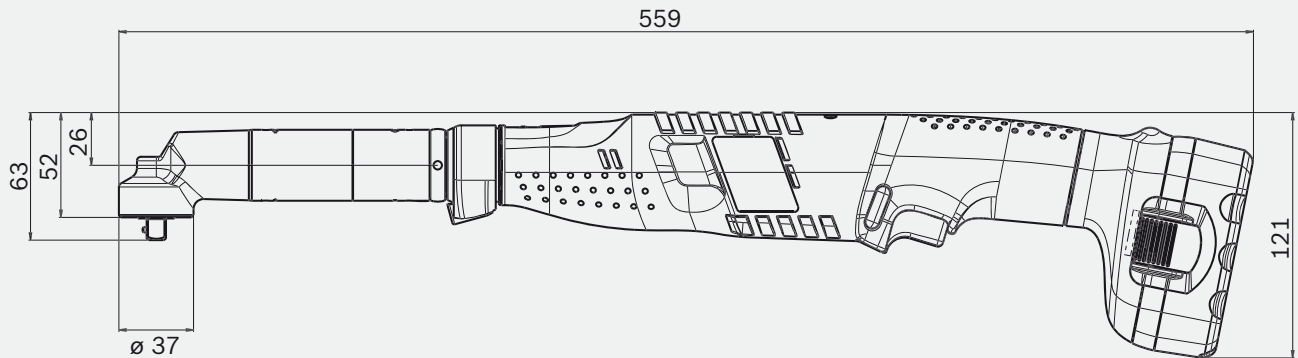

SEC-ANGLE EXACT

Dimensions

SEC-ANGLE EXACT models: 50-210, 40-280, 30-380

Dimensions in mm

SEC-ANGLE EXACT model: 25-250

Dimensions in mm

SEC-ANGLE EXACT models: 7-900, 10-650, 14-420

Dimensions in mm