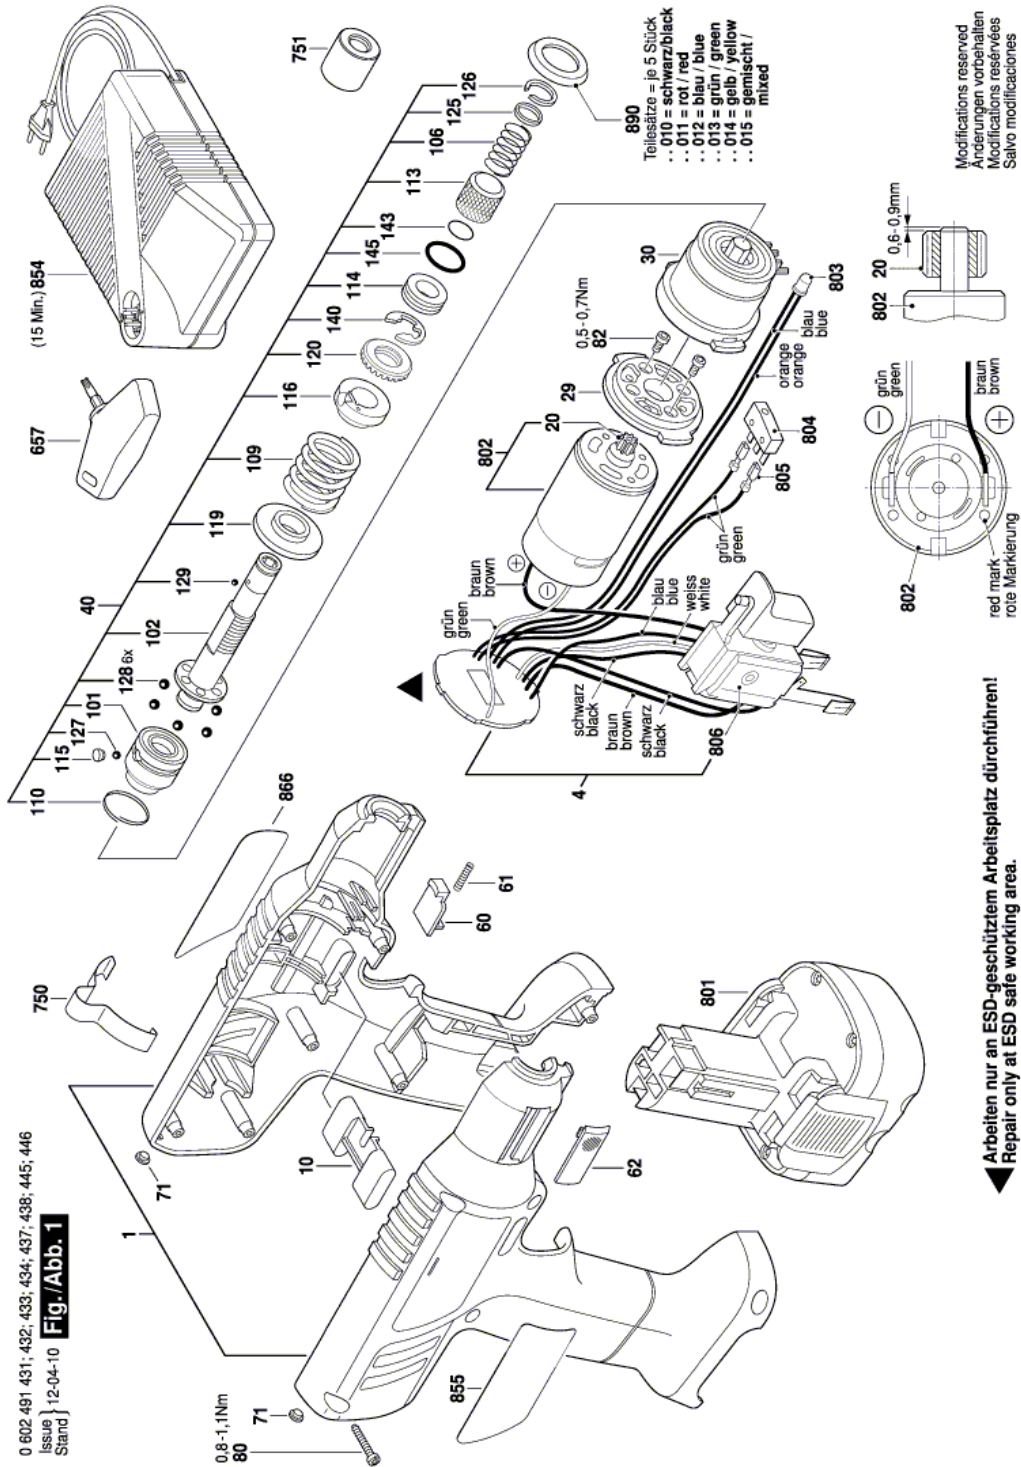

Illustration - Type E

Information subject to change without further notice.