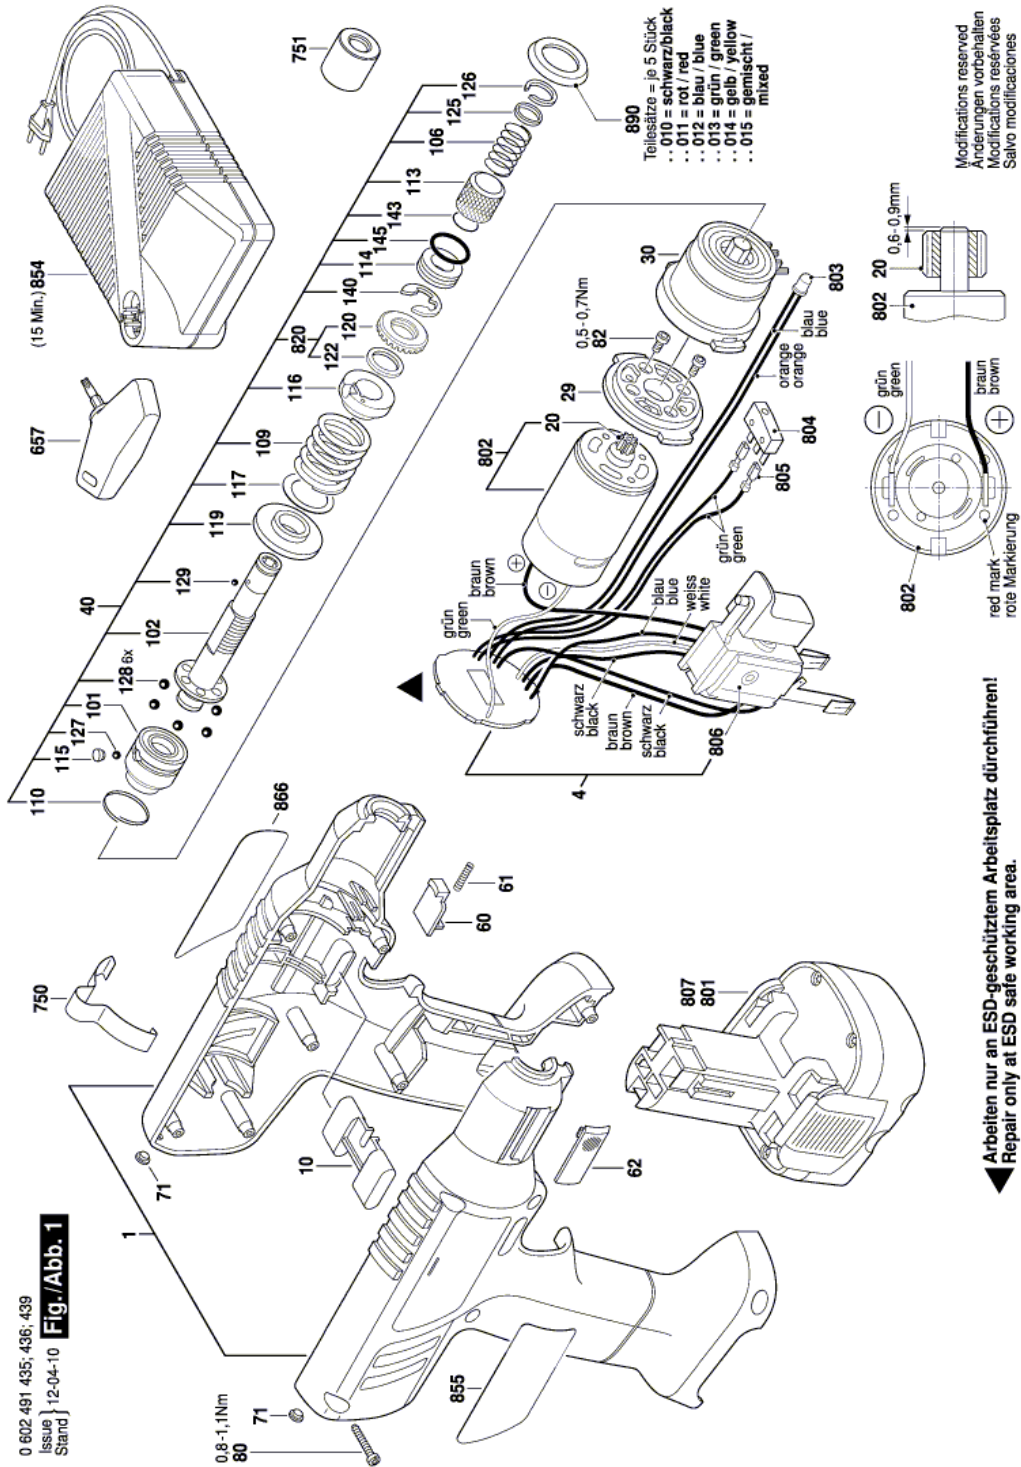

Illustration - Type E

Information subject to change without further notice.